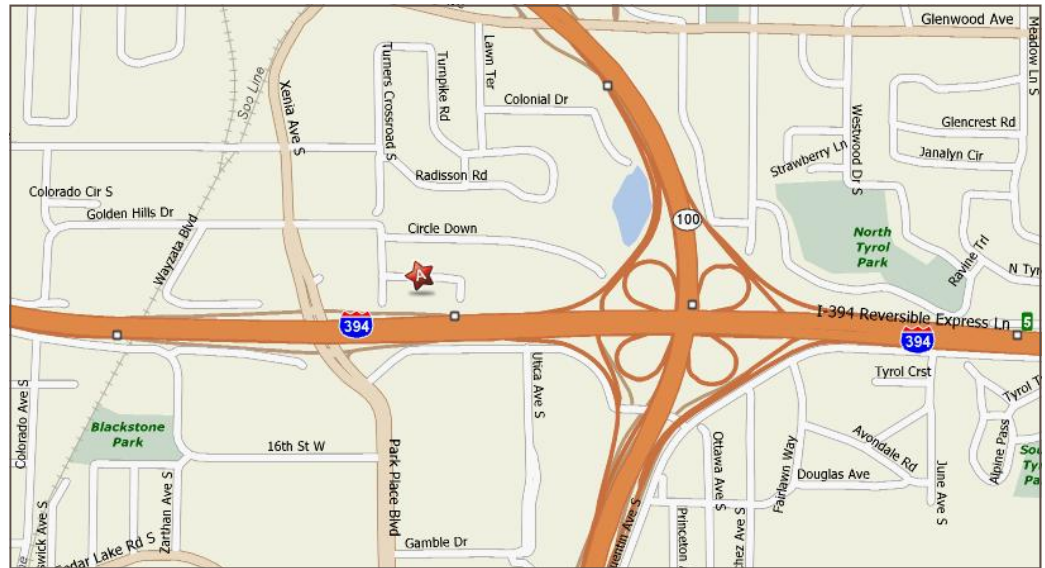

Classroom Seminar Location

The Metropolitan Ballroom
5418 Wayzata Boulevard
Minneapolis, MN 55416
763.797.1900

Map

The Metropolitan is conveniently located just west of downtown Minneapolis near the intersection of 394 and Highway 100.

Directions

From the East

Take 394 West to the Xenia/Park Place exit. Turn right on Xenia to Golden Hills Drive. Turn right on Golden Hills Drive and go one block to Turner's Crossroad. Turn right on Turner's Crossroad. The Metropolitan is on the left, across from the Colonnade building.

From the West

Take 394 East to the Xenia/Park Place exit. Turn left on Xenia to Golden Hills Drive. Turn right on Golden Hills Drive and go one block to Turner's Crossroad. Turn right on Turner's Crossroad. The Metropolitan is on the left, across from the Colonnade building.

From the North

Take Highway 100 South to 394 West. Take 394 West to the Xenia/Park Place exit. Turn right on Xenia to Golden Hills Drive. Turn right on Golden Hills Drive and go one block to Turner's Crossroad. Turn right on Turner's Crossroad. The Metropolitan is on the left, across from the Colonnade building.